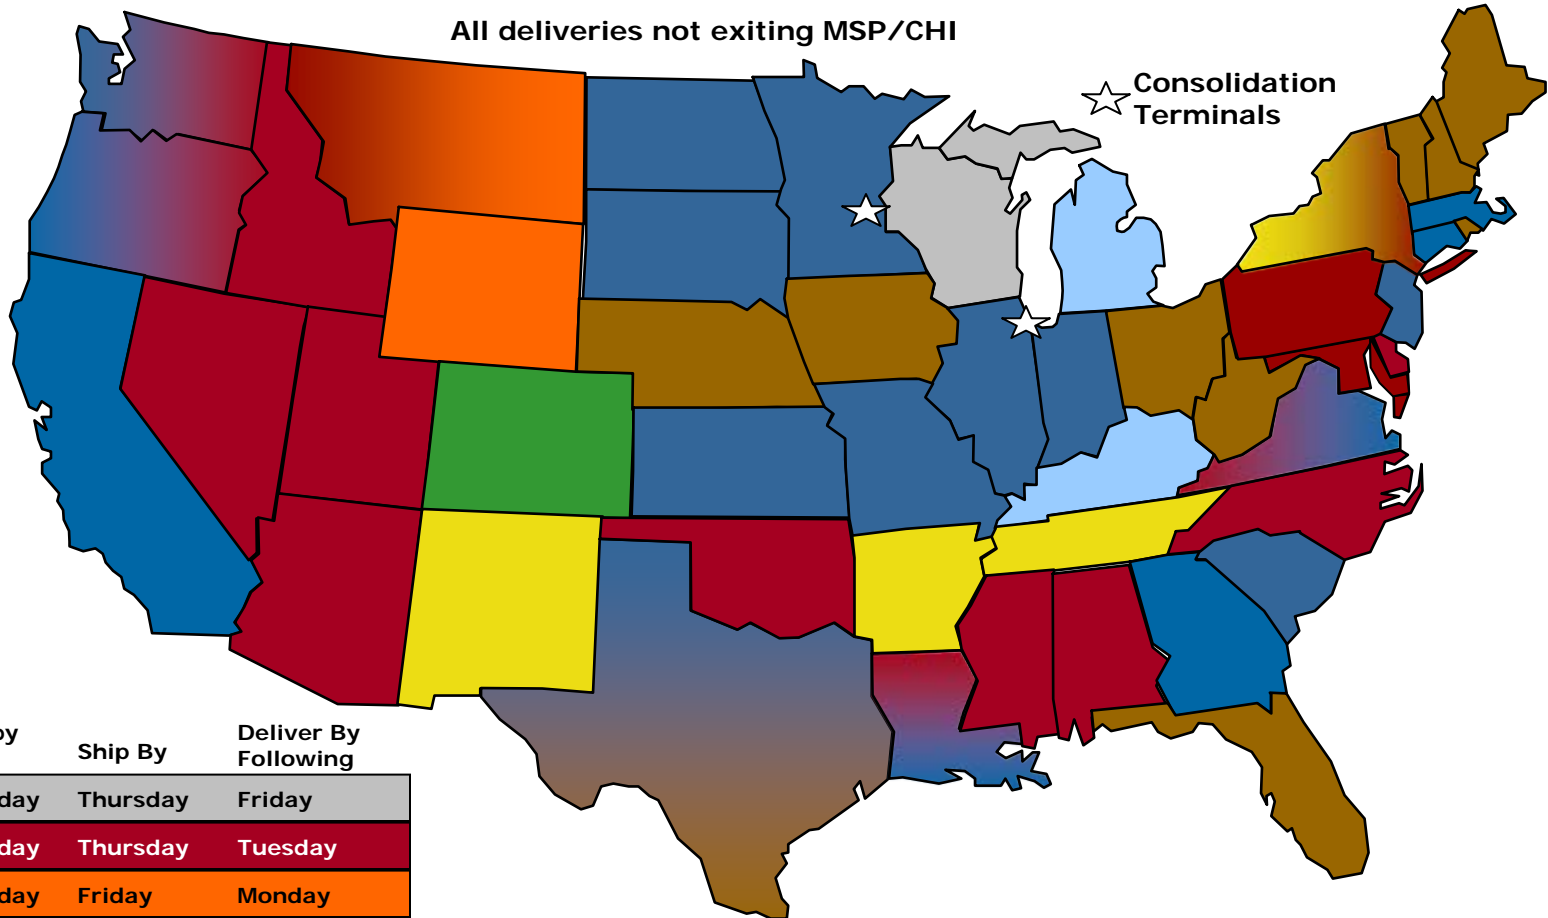

SERVICE SCHEDULE

All deliveries not exiting MSP/CHI

Orders by 2:30 pm Ship By Deliver By Following

Wednesday	Thursday	Friday
Wednesday	Thursday	Tuesday
Wednesday	Friday	Monday
Wednesday	Friday	Friday
Wednesday	Thursday	Wednesday
Wednesday	Tuesday	Tuesday
Wednesday	Thursday	Thursday
Wednesday	Thursday	Monday

NOTE: Shipments >10,000# can be delivered one day earlier. Shipments <2,500# might be delivered one day later. These are standard deliveries for common commercial zones. Please call 800-646-2550 for information.