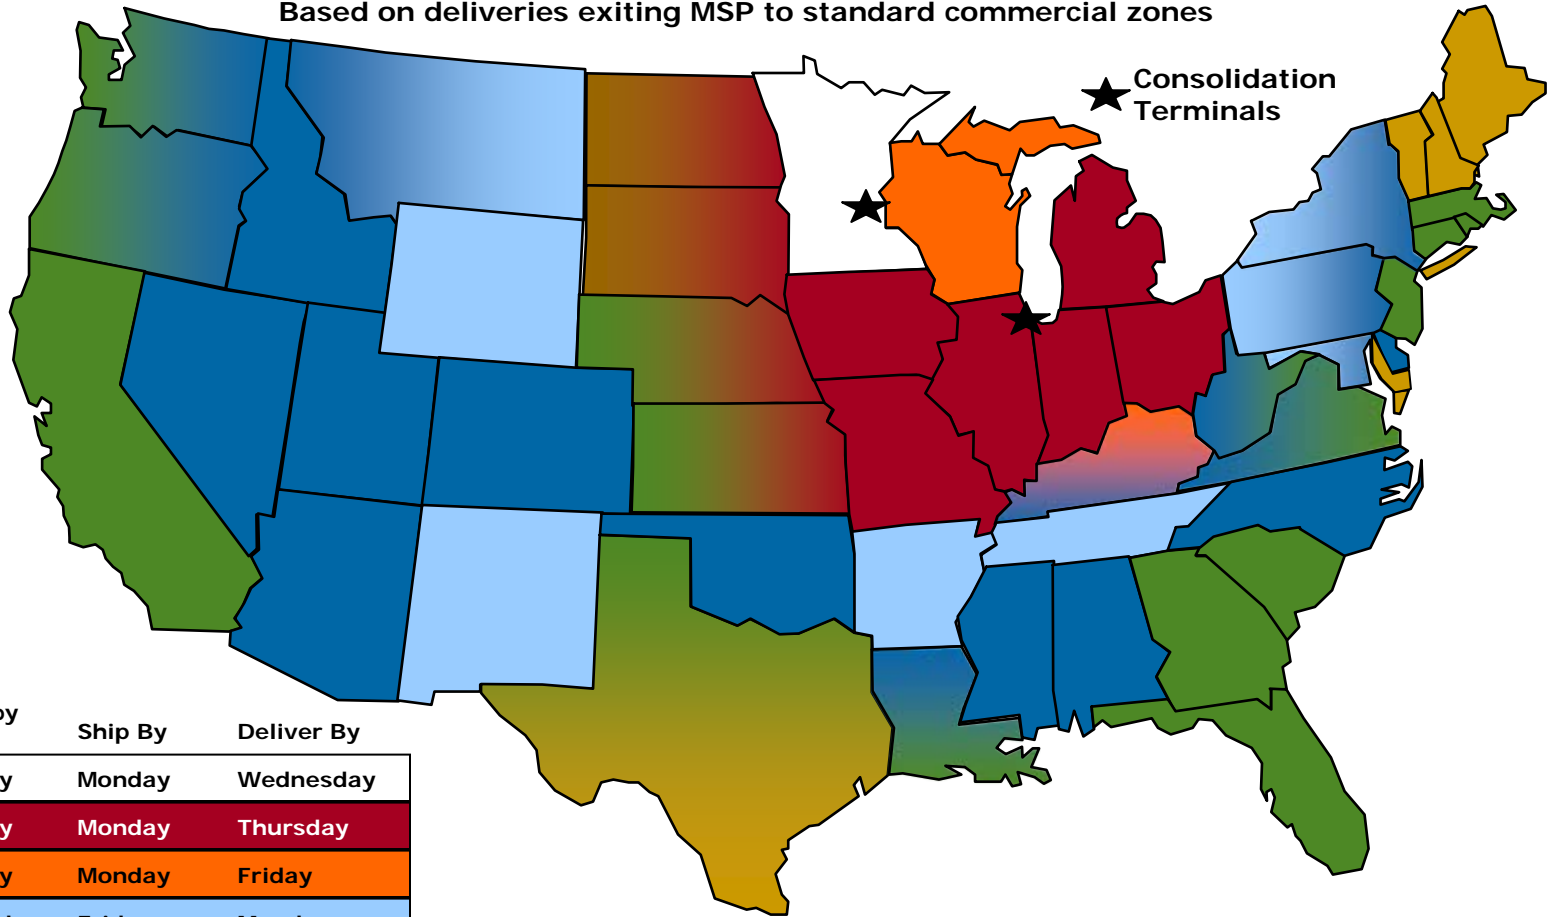

SERVICE SCHEDULE MSP LTL

Based on deliveries exiting MSP to standard commercial zones

	Orders by 2:30 pm	Ship By	Deliver By
Same Week	Thursday	Monday	Wednesday
	Thursday	Monday	Thursday
	Thursday	Monday	Friday
Following Week	Wednesday	Friday	Monday
	Wednesday	Friday	Tuesday
	Wednesday	Friday	Wednesday
	Wednesday	Friday	Thursday
	Wednesday	Friday	Friday

NOTE: Shipments >10,000# can be delivered one day earlier. Shipments <2,500# might be delivered one day later. These are standard deliveries for common commercial zones. Please call 800-646-2550 for information.