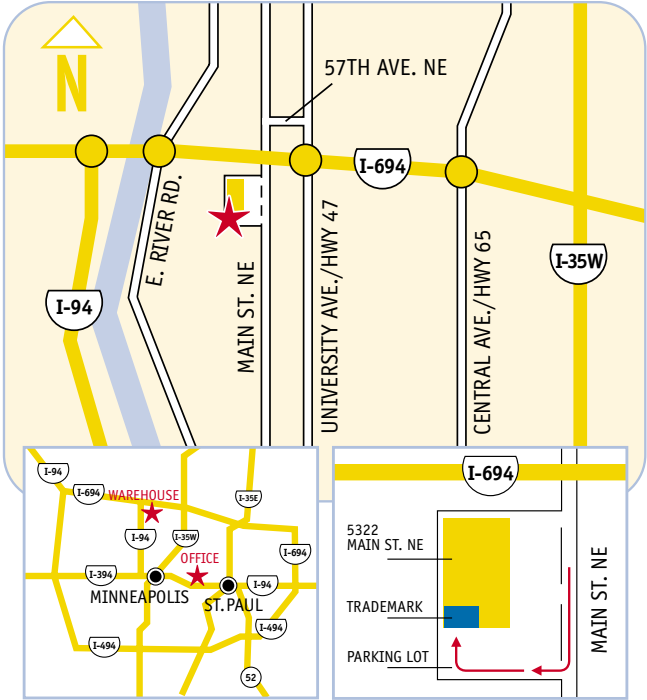

**Twin Cities Warehouse**  
5322 Main Street  
Fridley, MN 55421

## WAREHOUSE DIRECTIONS

*Twin Cities Area*

*Trademark Building Detail*

### **From Minneapolis**

West on 94 and east on 694  
North on University Ave.  
West on 57th Ave. NE  
South on Main St. NE

### **From St. Paul**

North on 35E and west on 694  
North on University Ave.  
West on 57th Ave. NE  
South on Main St. NE