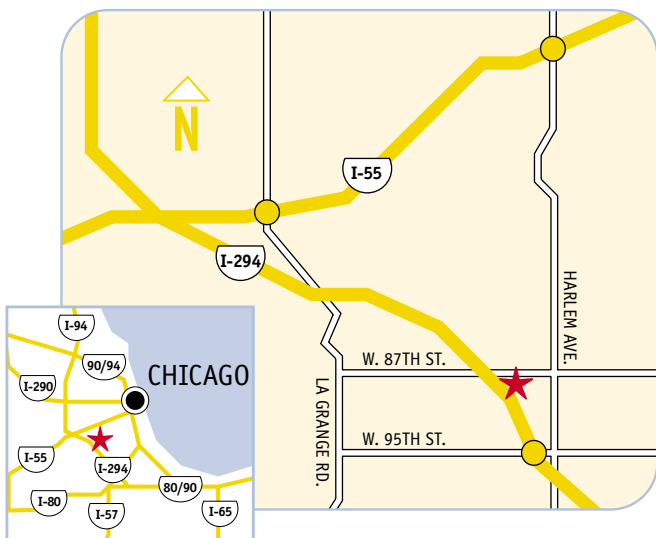

Trademark Chicago Terminal

7710 West 88th Street
Bridgeview, IL 60455

(708) 430-4243

(800) 373-8365

Fax: (708) 430-4322

Hours of operation:
8 a.m.-10 p.m.
call for appointment

Chicago Terminal Manager:
Al Schleeter

email: Chicago@TrademarkTrans.com

DRIVING DIRECTIONS

From Chicago	To I-55 South	To Harlem Ave. South	To 87th St. West			
From the Southwest	To I-55 North	To LaGrange Rd. South	To 87th St. East			
From the North	To I-294 South	To 95th St. East	To Harlem Ave. North	To 87th St. West	To 78th St. South	To 88th St. East
From the Southeast	To I-294 North					