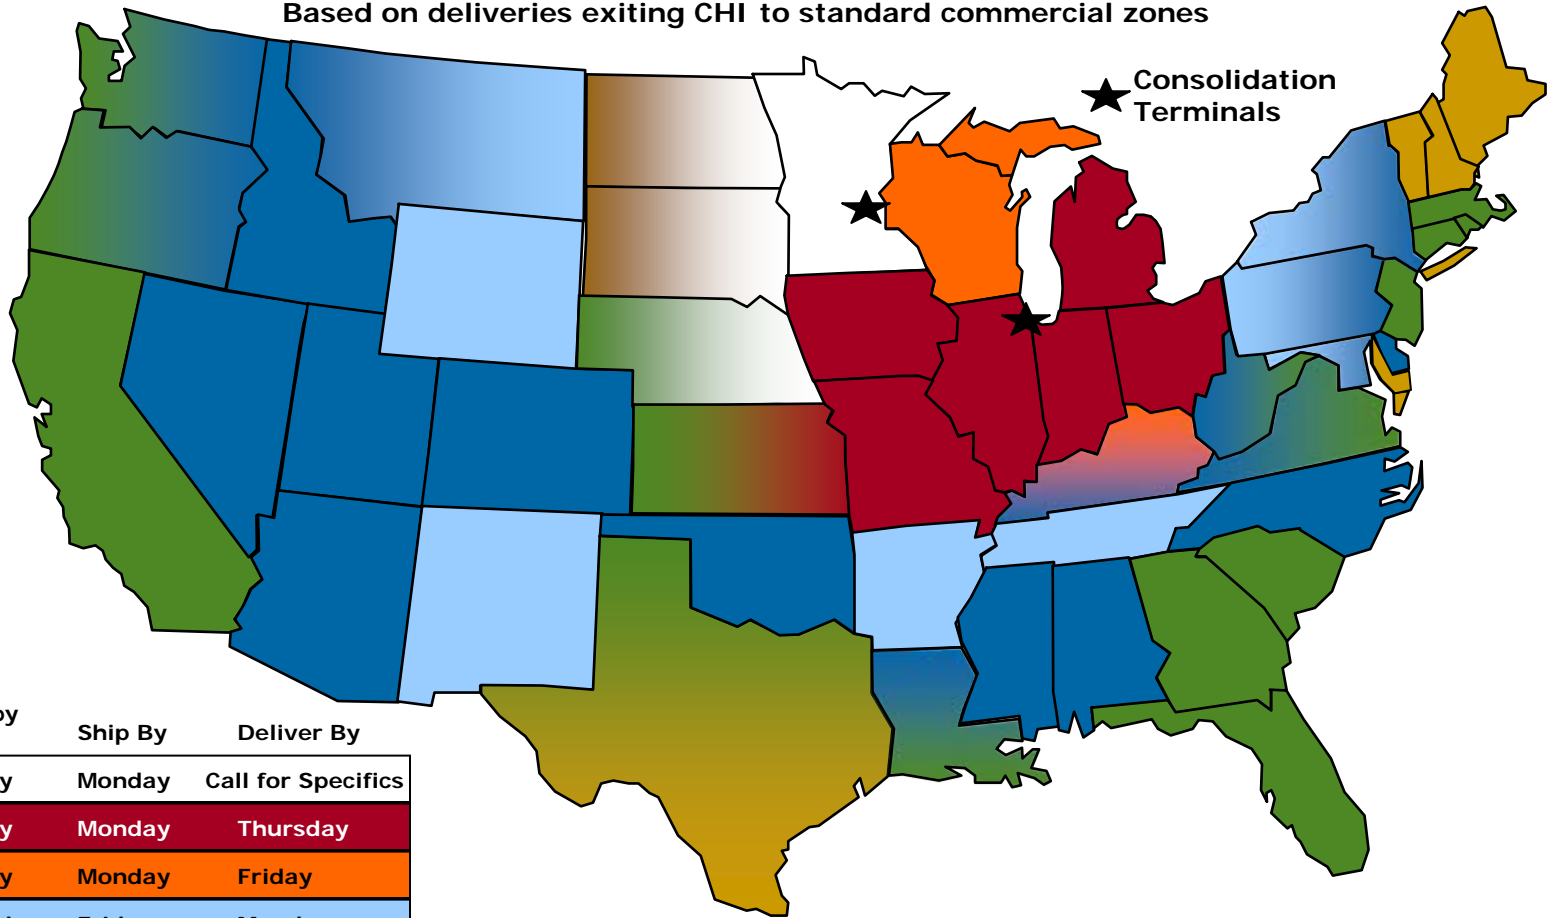

## SERVICE SCHEDULE CHI LTL

Based on deliveries exiting CHI to standard commercial zones

★ Consolidation Terminals

	Orders by 2:30 pm	Ship By	Deliver By
Same Week	Thursday	Monday	Call for Specifics
	Thursday	Monday	Thursday
	Thursday	Monday	Friday
Following Week	Wednesday	Friday	Monday
	Wednesday	Friday	Tuesday
	Wednesday	Friday	Wednesday
	Wednesday	Friday	Thursday
	Wednesday	Friday	Friday

**NOTE:** Shipments >10,000# can be delivered one day earlier. Shipments <2,500# may be delivered one day later. These are standard deliveries for common commercial zones. Please call 800-646-2550 for information.