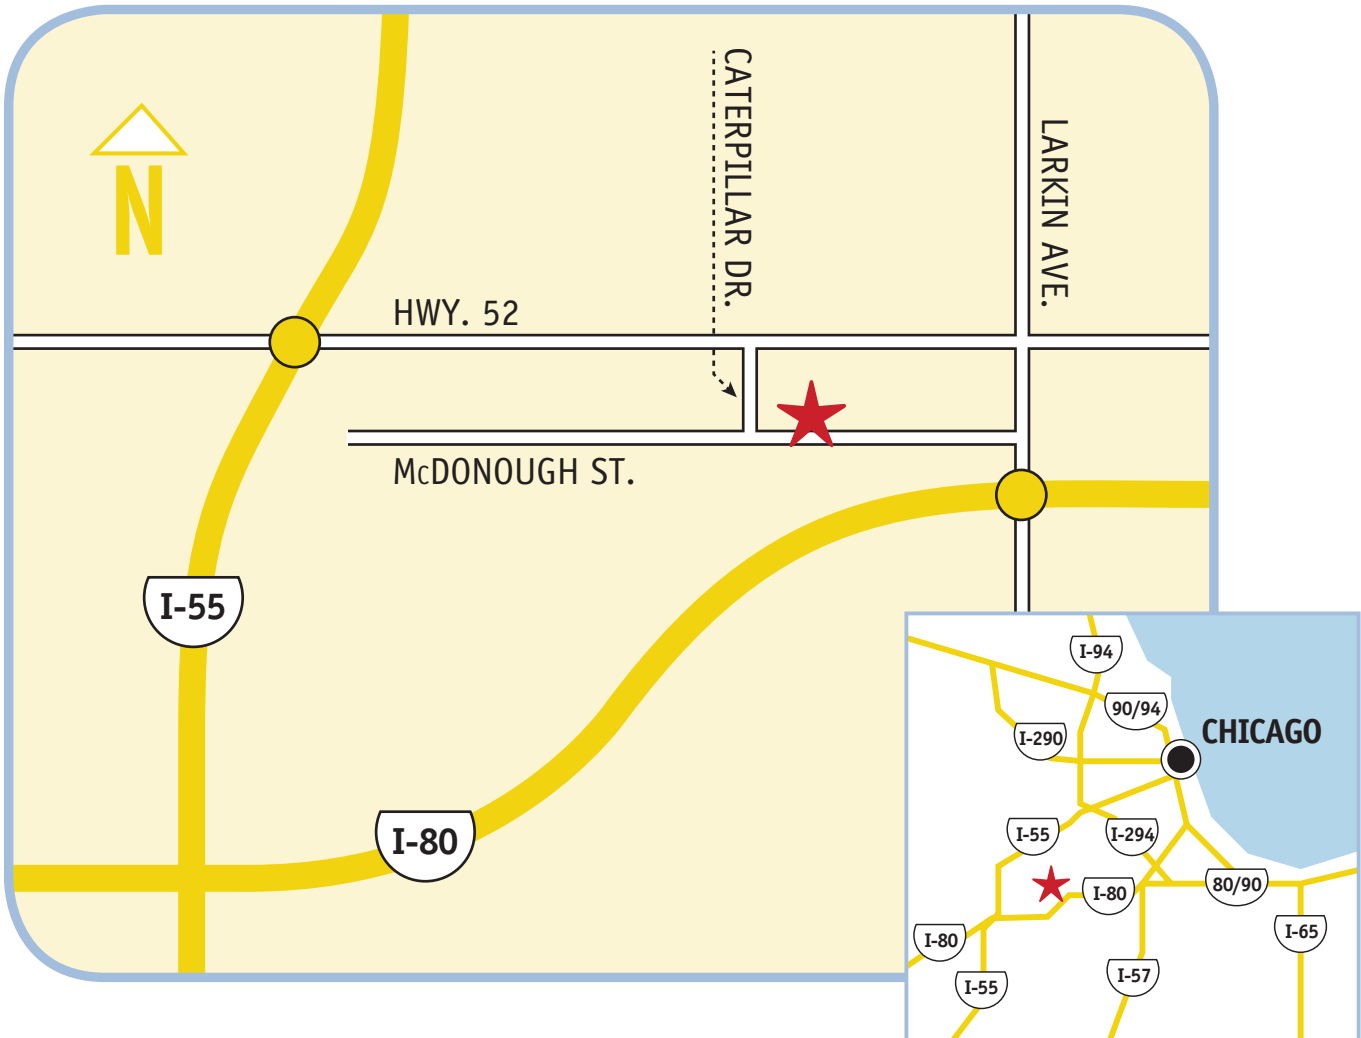

Trademark Chicago Terminal
2500 McDonough Street
Joliet, IL 60436

(815) 741-8050
 (800) 373-8365
 fax: (815) 741-8350

email:
chicago@trademarktrans.com

Hours of operation:
 8 a.m. – 10 p.m.
call for appointment

Chicago Terminal Manager:
 Al Schleeter

DRIVING DIRECTIONS

From Chicago	I-55 South	To Hwy. 52 East	To Caterpillar Dr. South	To McDonough St. East
From the South	I-55 North	To I-80 East	To Larkin Ave. North	To McDonough St. West
From the West	I-80 East	To Larkin Ave. North	To McDonough St. West	
From the East	I-80 West	To Larkin Ave. North	To McDonough St. West	